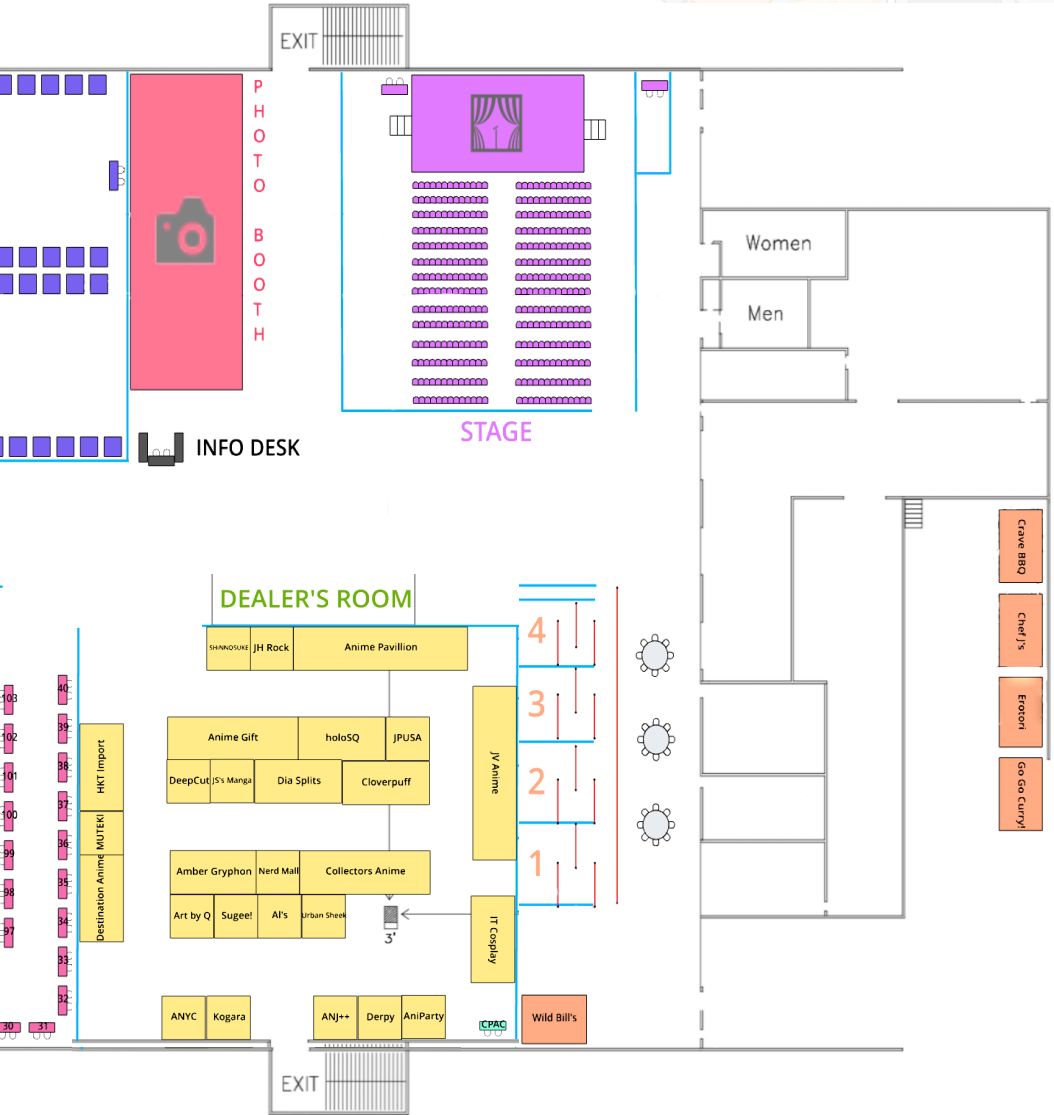

For any additional questions, please visit the leader HQ (Video Game Room)

Castle Point Pokémon League

MEADOWLANDS EXPO CENTER

ARTIST ALLEY & DEALER'S ROOM

Artist Alley

1. Con Merchandise
2. Brownrabbits
3. mofuyu
4. RISD
5. cosumoso
6. chiou
7. Meltyrice
8. stripedpants
9. Freeze-Ex
10. FantasyFox
11. Midnight Springs
12. yoojucha
13. Ceichuno
14. reddachi
15. Orikawaz
16. bliliious
17. doozi
18. blue-mooned
19. iris
20. supahnhan
21. wintrchu
22. Bubble Jar Art
23. xxtra pastel
24. cyuui
25. Blue Clarice
26. Kaisei Cosplay