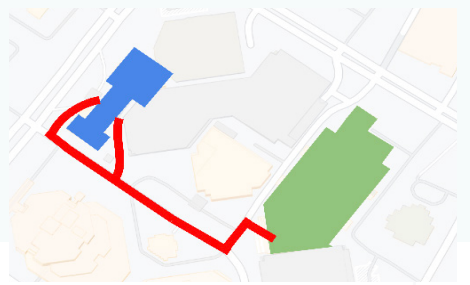

For any additional questions, please visit the leader HQ (Video Game Room)

Castle Point Pokémon League

MEADOWLANDS EXPO CENTER

ARTIST ALLEY & DEALER'S ROOM

Artist Alley

1. Con Merchandise
2. Brownrabbits
3. mofuyu
4. RISD
5. cosumoso
6. chiou
7. Meltyrice
8. stripedpants
9. Freeze-Ex
10. FantasyFox
11. Midnight Springs
12. yoojucha
13. Ceichuno
14. reddachi
15. Orikawaz
16. bliliious
17. doozi
18. blue-mooned
19. iris
20. supahnhan
21. wintrchu
22. Bubble Jar Art
23. xxtra pastel
24. cyuui
25. Blue Clarice
26. Kaisei Cosplay