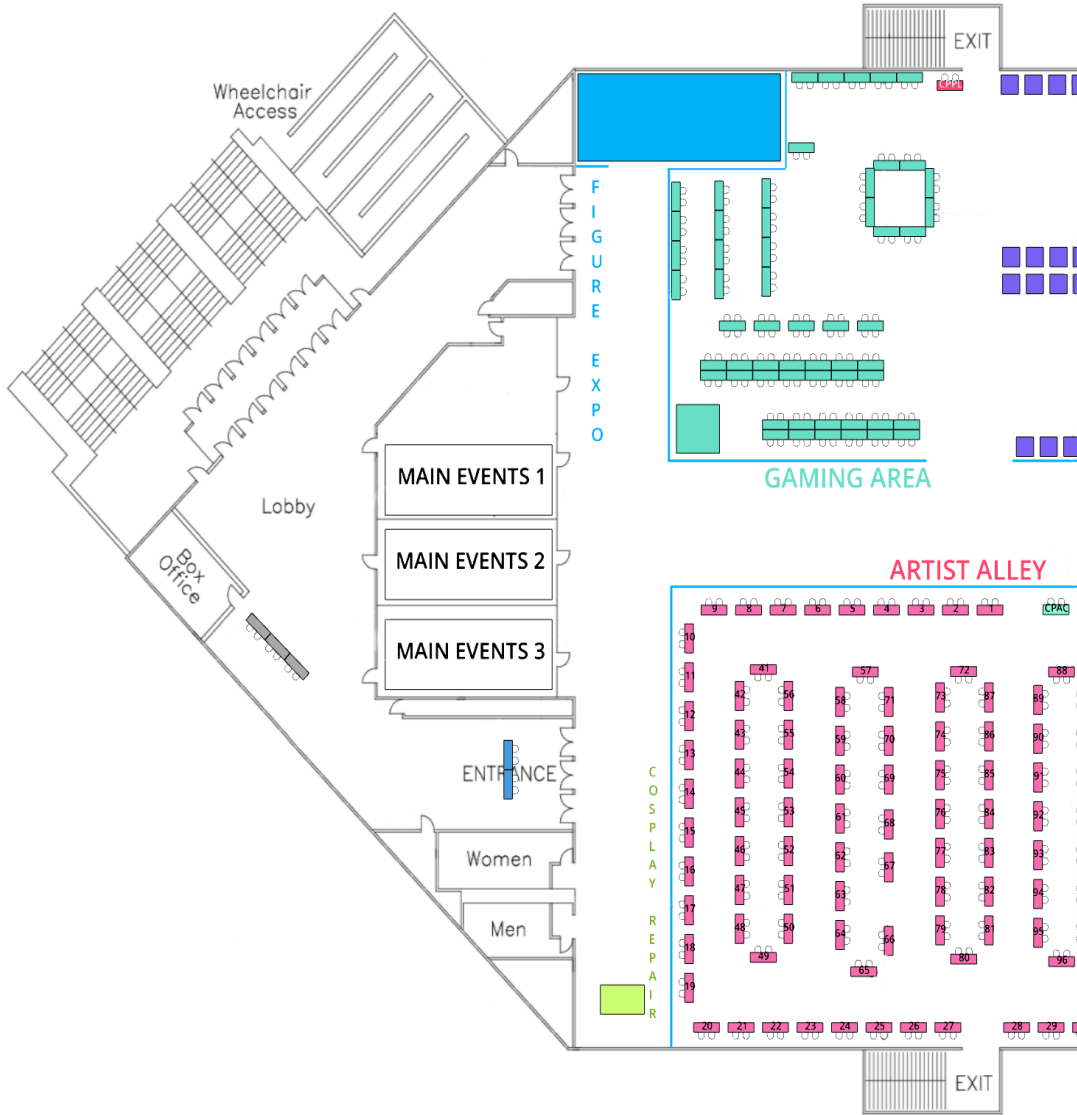

For any additional questions, please visit the leader HQ (Video Game Room)

Castle Point Pokémon League

MEADOWLANDS EXPO CENTER

ARTIST ALLEY & DEALER'S ROOM

Artist Alley

1. Con Merchandise
2. Brownrabbits
3. mofuyu
4. RISD
5. cosumoso
6. chiou
7. Meltyrice
8. stripedpants
9. Freeze-Ex
10. FantasyFox
11. Midnight Springs
12. yoojucha
13. Ceichuno
14. reddachi
15. Orikawaz
16. bliliious
17. doozi
18. blue-mooned
19. iris
20. supahnhan
21. wintrchu
22. Bubble Jar Art
23. xxtra pastel
24. cyuui
25. Blue Clarice
26. Kaisei Cosplay